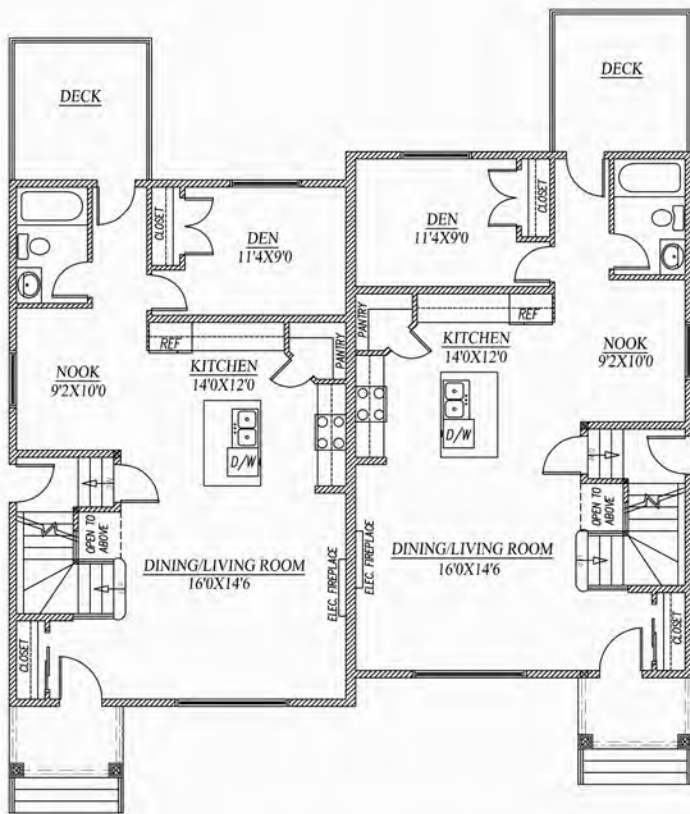

# VIENNA

1714 SQ. FT.  
HOUSE WIDTH - 24'

MAIN FLOOR 888 SQ.FT.  
EACH UNIT

UPPER FLOOR 826 SQ.FT.  
EACH UNIT

LYONSDALE  
HOMES

# VIENNA

1714 SQ. FT.  
HOUSE WIDTH - 24'

MAIN FLOOR 888 SQ.FT.  
EACH UNIT

UPPER FLOOR 826 SQ.FT.  
EACH UNIT