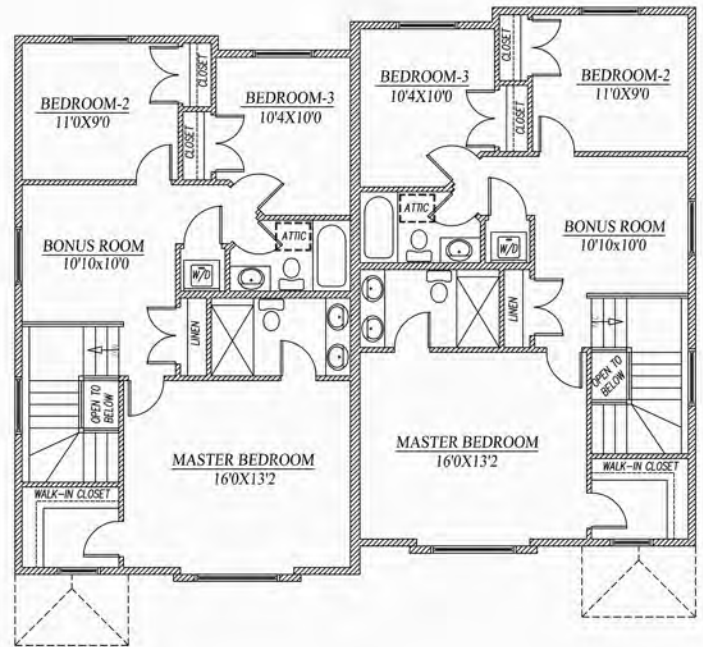

# VIENNA

1714 SQ. FT.  
HOUSE WIDTH - 24'

MAIN FLOOR 888 SQ.FT.  
EACH UNIT

UPPER FLOOR 826 SQ.FT.  
EACH UNIT

LYONSDALE  
HOMES

# VIENNA

1714 SQ. FT.  
HOUSE WIDTH - 24'

MAIN FLOOR 888 SQ.FT.  
EACH UNIT

UPPER FLOOR 826 SQ.FT.  
EACH UNIT