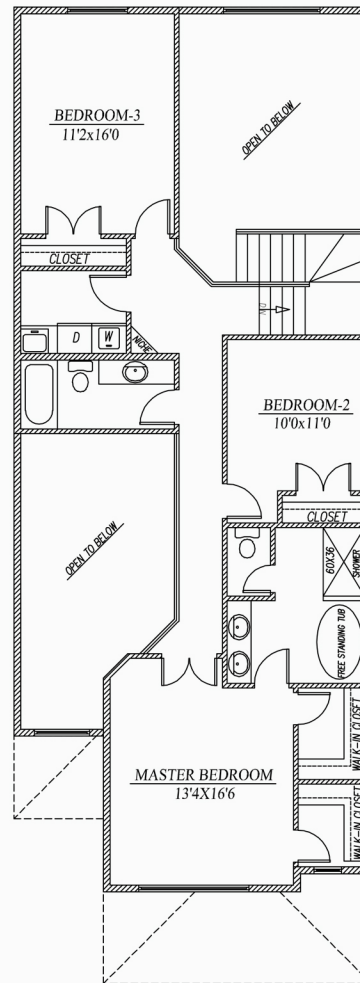

**LYONSDALE
HOMES**

VENICE
2347 SQ. FT.
HOUSE WIDTH - 26'

MAIN FLOOR 1287 SQ.FT.

UPPER FLOOR 1060 SQ.FT.

LYONSDALE
HOMES

VENICE

2347 SQ. FT.

HOUSE WIDTH - 26'

MAIN FLOOR 1287 SQ.FT.

UPPER FLOOR 1060 SQ.FT.