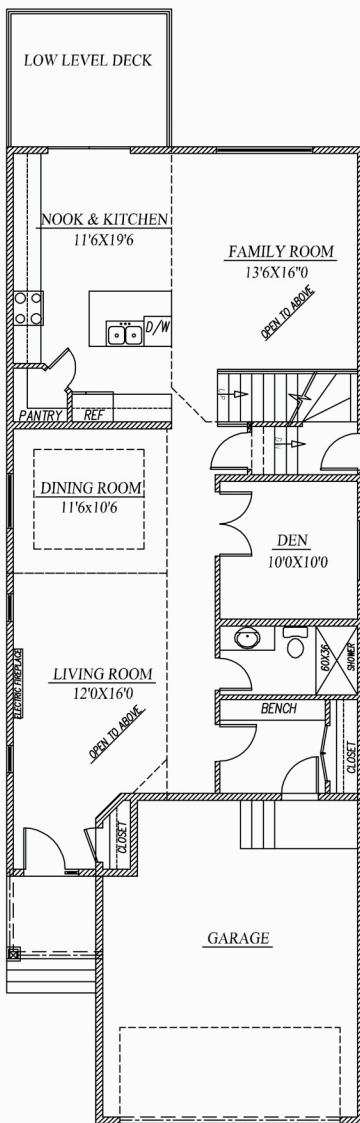

**LYONSDALE
HOMES**

VENICE
2347 SQ. FT.
HOUSE WIDTH - 26'

MAIN FLOOR 1287 SQ.FT.

UPPER FLOOR 1060 SQ.FT.

LYONSDALE
HOMES

VENICE

2347 SQ. FT.

HOUSE WIDTH - 26'

MAIN FLOOR 1287 SQ.FT.

UPPER FLOOR 1060 SQ.FT.