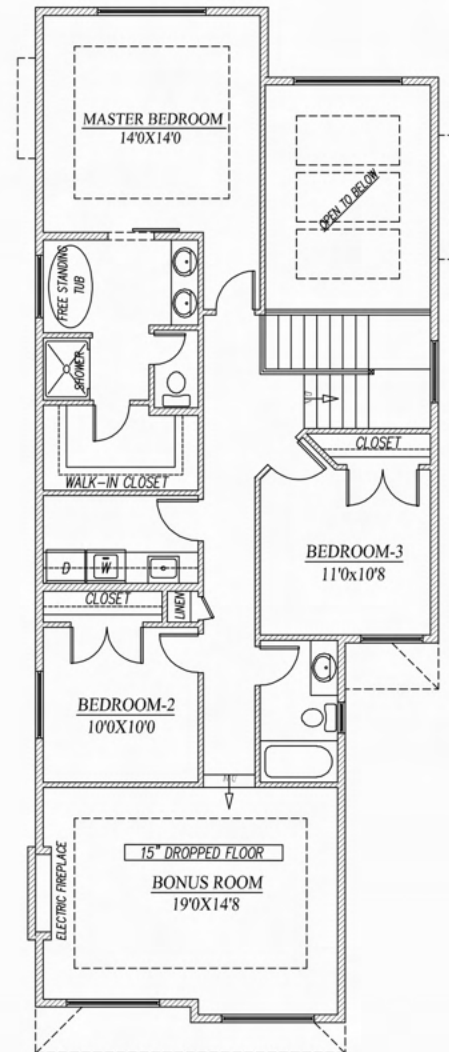

LYONSDALE
HOMES

VALENCIA

2254 SQ. FT.

HOUSE WIDTH - 26'

MAIN FLOOR 998 SQ.FT.

UPPER FLOOR 1256 SQ.FT.

LYONSDALE
HOMES

VALENCIA

2254 SQ. FT.

HOUSE WIDTH - 26'

MAIN FLOOR 998 SQ.FT.

UPPER FLOOR 1256 SQ.FT.