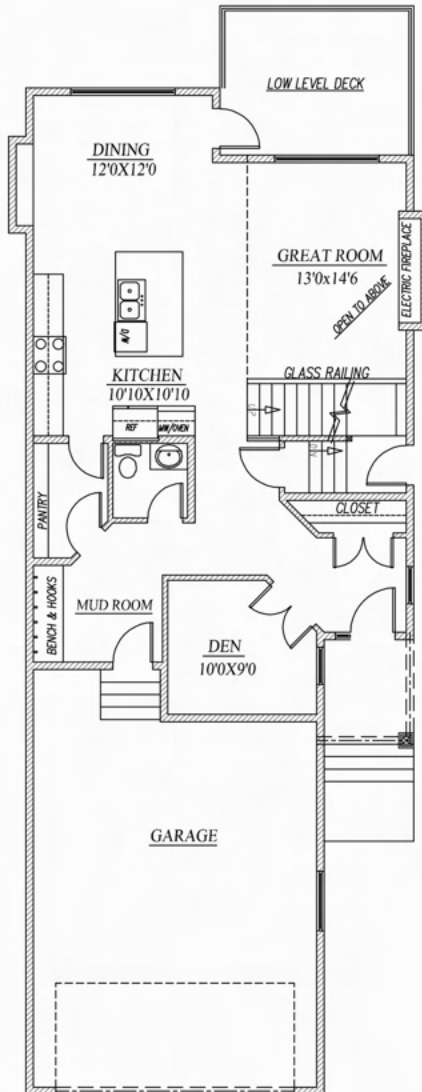

LYONSDALE
HOMES

VALENCIA

2254 SQ. FT.

HOUSE WIDTH - 26'

MAIN FLOOR 998 SQ.FT.

UPPER FLOOR 1256 SQ.FT.

LYONSDALE
HOMES

VALENCIA

2254 SQ. FT.

HOUSE WIDTH - 26'

MAIN FLOOR 998 SQ.FT.

UPPER FLOOR 1256 SQ.FT.