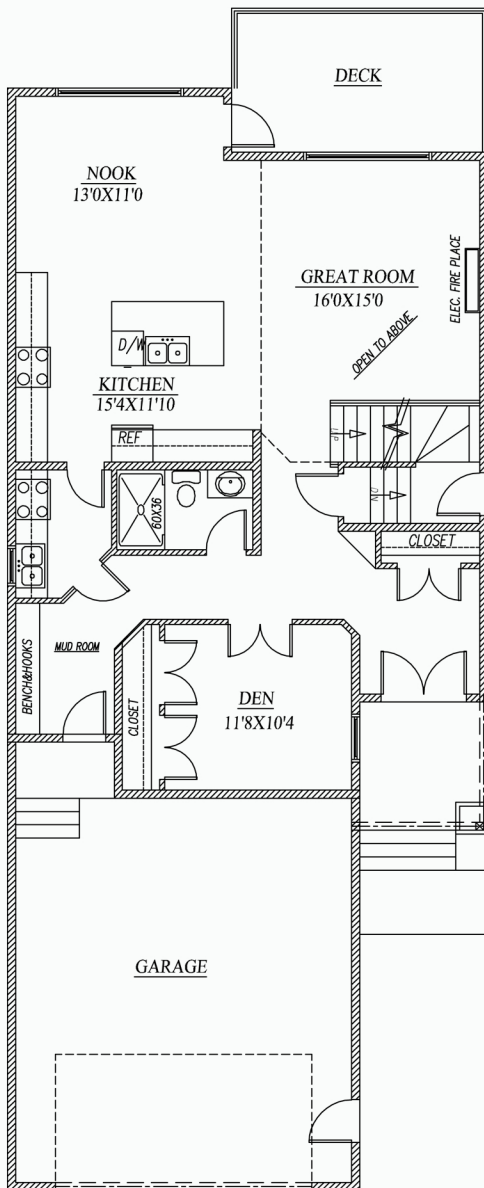

LYONSDALE
HOMES

TEAL

2557 SQ. FT.

HOUSE WIDTH - 30'

MAIN FLOOR 1195 SQ.FT.

UPPER FLOOR 1362 SQ.FT.

LYONSDALE
HOMES

TEAL

2557 SQ. FT.

HOUSE WIDTH - 30'

MAIN FLOOR 1195 SQ.FT.

UPPER FLOOR 1362 SQ.FT.