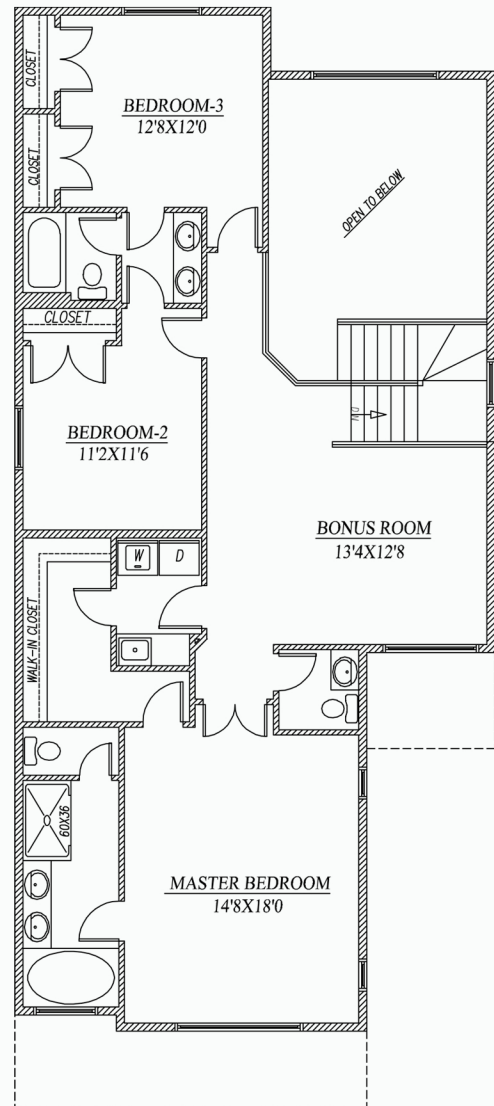

LYONSDALE
HOMES

TEAL

2557 SQ. FT.

HOUSE WIDTH - 30'

MAIN FLOOR 1195 SQ.FT.

UPPER FLOOR 1362 SQ.FT.

LYONSDALE
HOMES

TEAL

2557 SQ. FT.

HOUSE WIDTH - 30'

MAIN FLOOR 1195 SQ.FT.

UPPER FLOOR 1362 SQ.FT.