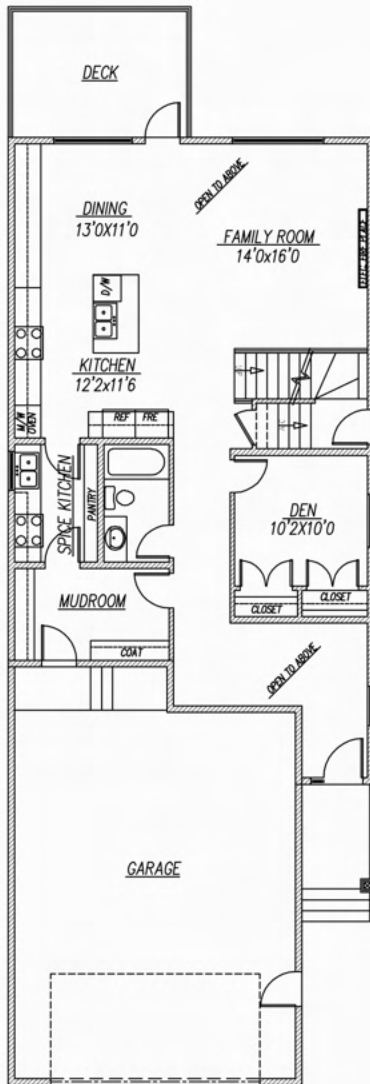

LYONSDALE
HOMES

STOCKHOLM

2679 SQ. FT.

HOUSE WIDTH - 28'

MAIN FLOOR 1222 SQ.FT.

UPPER FLOOR 1457 SQ.FT.

LYONSDALE
HOMES

STOCKHOLM

2679 SQ. FT.

HOUSE WIDTH - 28'

MAIN FLOOR 1222 SQ.FT.

UPPER FLOOR 1457 SQ.FT.