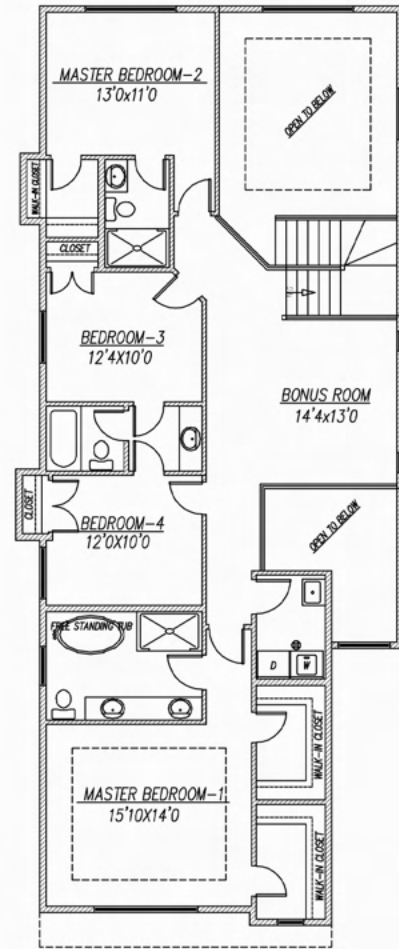

LYONSDALE
HOMES

STOCKHOLM

2679 SQ. FT.

HOUSE WIDTH - 28'

MAIN FLOOR 1222 SQ.FT.

UPPER FLOOR 1457 SQ.FT.

LYONSDALE
HOMES

STOCKHOLM

2679 SQ. FT.

HOUSE WIDTH - 28'

MAIN FLOOR 1222 SQ.FT.

UPPER FLOOR 1457 SQ.FT.