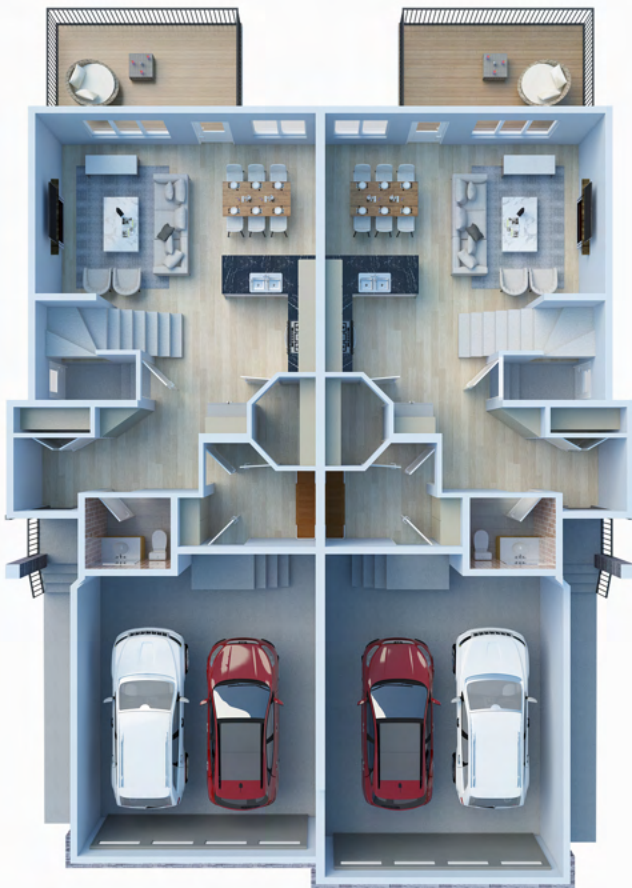

# SOPHIA

1540 & 1555 SQ. FT.  
HOUSE WIDTH - 22'

MAIN FLOOR

UPPER FLOOR

LYONSDALE  
HOMES

# SOPHIA

1540 & 1555 SQ. FT.  
HOUSE WIDTH - 22'

660 SQ.FT.

660 SQ.FT.

MAIN FLOOR

880 SQ.FT.

895 SQ.FT.

UPPER FLOOR