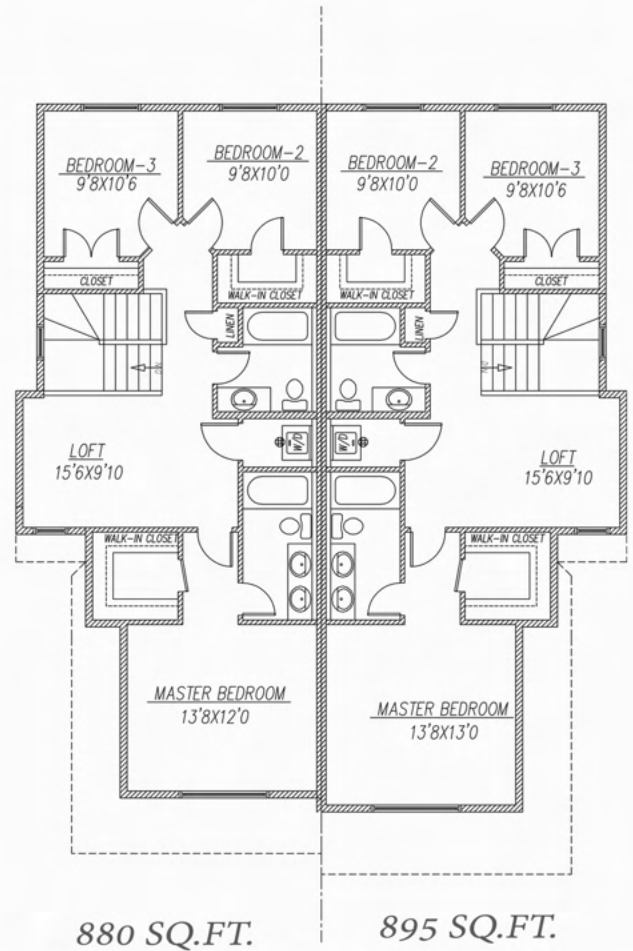

# SOPHIA

1540 & 1555 SQ. FT.  
HOUSE WIDTH - 22'

MAIN FLOOR

UPPER FLOOR

LYONSDALE  
HOMES

# SOPHIA

1540 & 1555 SQ. FT.  
HOUSE WIDTH - 22'

660 SQ.FT.

660 SQ.FT.

MAIN FLOOR

880 SQ.FT.

895 SQ.FT.

UPPER FLOOR