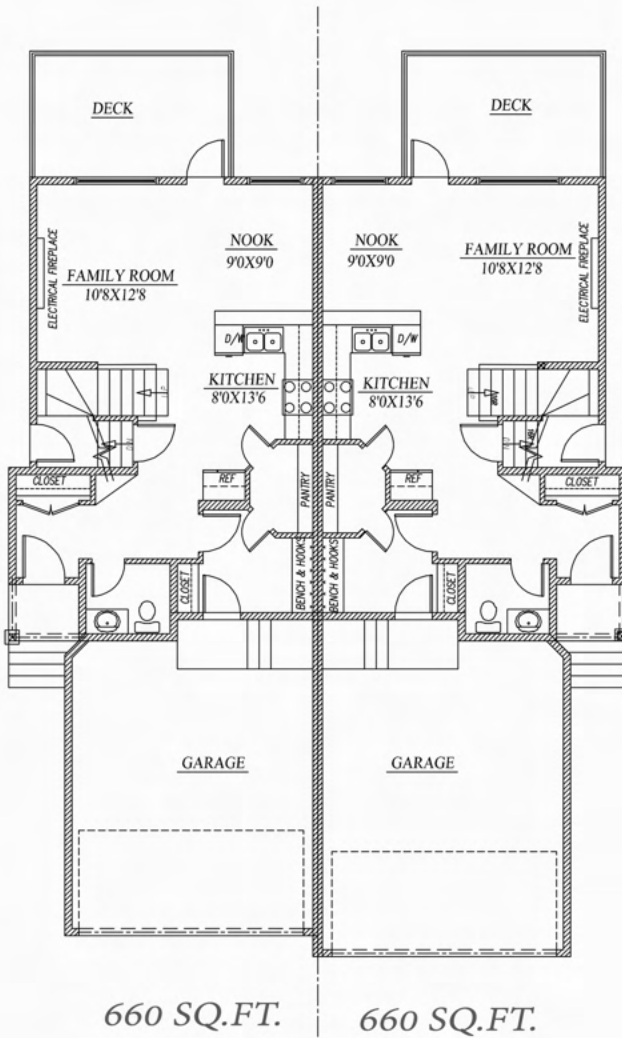

# SOPHIA

1540 & 1555 SQ. FT.  
HOUSE WIDTH - 22'

MAIN FLOOR

UPPER FLOOR

LYONSDALE  
HOMES

# SOPHIA

1540 & 1555 SQ. FT.  
HOUSE WIDTH - 22'

660 SQ.FT.

660 SQ.FT.

MAIN FLOOR

880 SQ.FT.

895 SQ.FT.

UPPER FLOOR