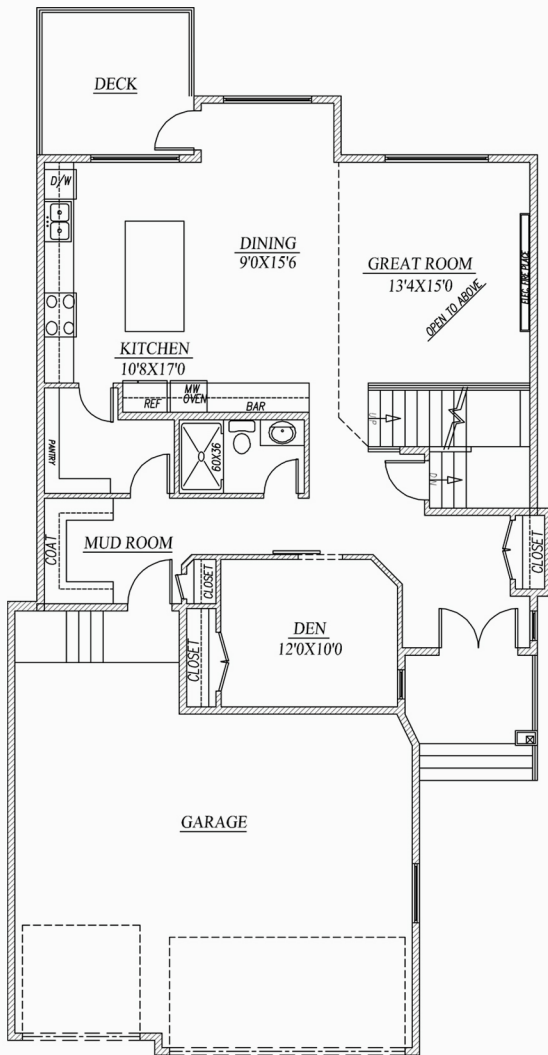

LYONSDALE
HOMES

PARIS

2696 SQ. FT.

HOUSE WIDTH - 36'

MAIN FLOOR 1462 SQ.FT.

UPPER FLOOR 1234 SQ.FT.

LYONSDALE
HOMES

PARIS

2696 SQ. FT.

HOUSE WIDTH - 36'

MAIN FLOOR 1462 SQ.FT.

UPPER FLOOR 1234 SQ.FT.