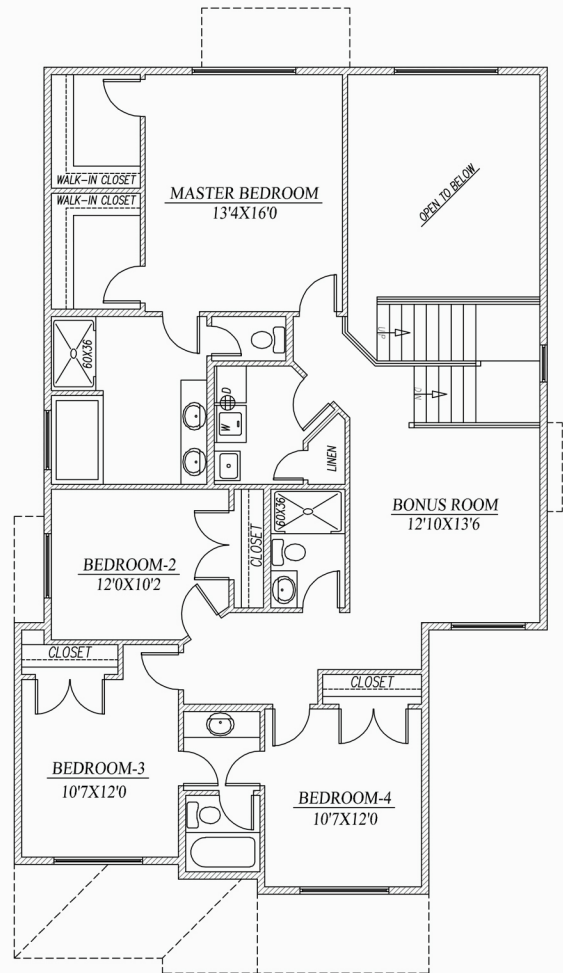

LYONSDALE
HOMES

PARIS

2696 SQ. FT.

HOUSE WIDTH - 36'

MAIN FLOOR 1462 SQ.FT.

UPPER FLOOR 1234 SQ.FT.

LYONSDALE
HOMES

PARIS

2696 SQ. FT.

HOUSE WIDTH - 36'

MAIN FLOOR 1462 SQ.FT.

UPPER FLOOR 1234 SQ.FT.