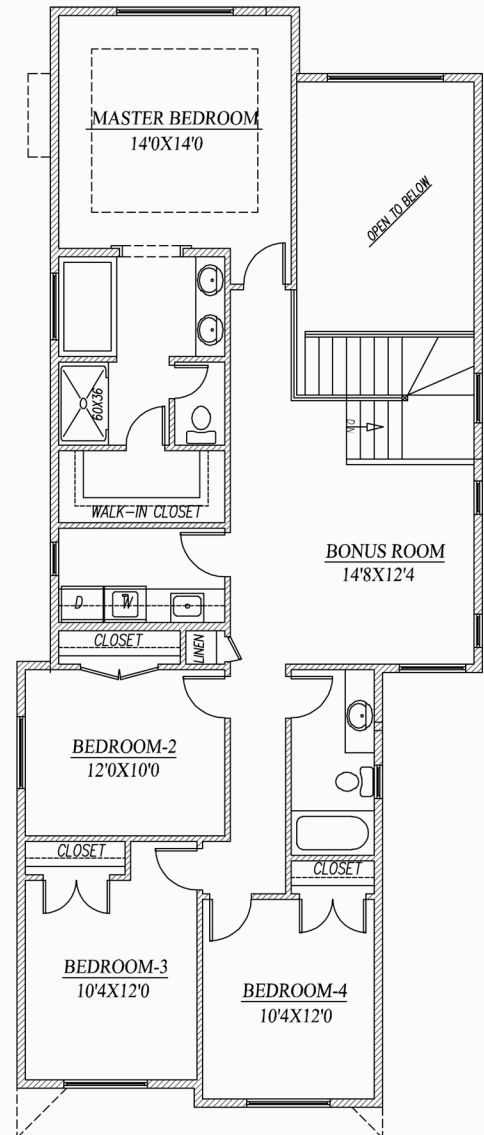

LYONSDALE
HOMES

OLIVE

2334 SQ. FT.

HOUSE WIDTH - 28'

MAIN FLOOR 1021 SQ.FT.

UPPER FLOOR 1331 SQ.FT.

LYONSDALE
HOMES

OLIVE

2334 SQ. FT.

HOUSE WIDTH - 28'

MAIN FLOOR 1021 SQ.FT.

UPPER FLOOR 1331 SQ.FT.