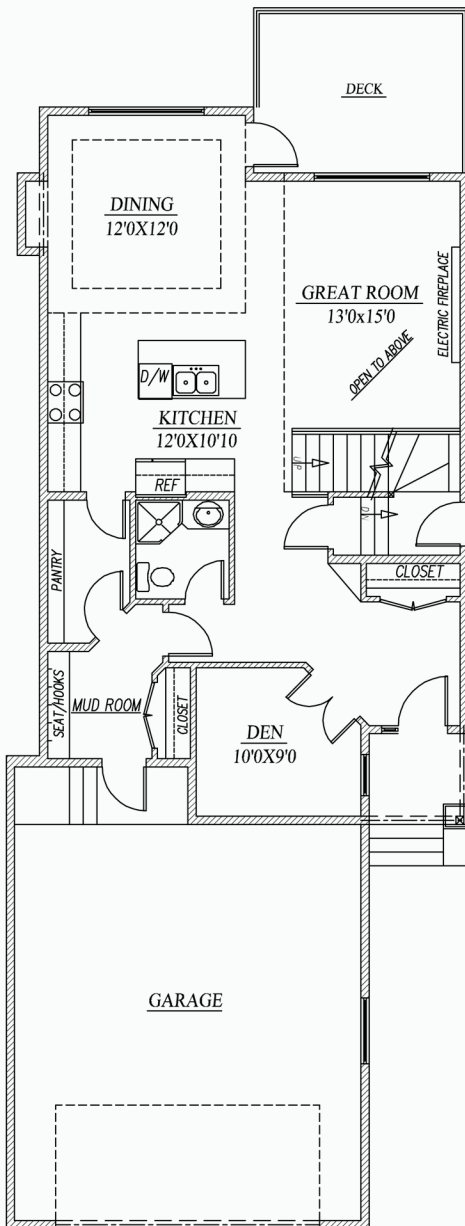

LYONSDALE
HOMES

OLIVE

2334 SQ. FT.

HOUSE WIDTH - 28'

MAIN FLOOR 1021 SQ.FT.

UPPER FLOOR 1331 SQ.FT.

LYONSDALE
HOMES

OLIVE

2334 SQ. FT.

HOUSE WIDTH - 28'

MAIN FLOOR 1021 SQ.FT.

UPPER FLOOR 1331 SQ.FT.