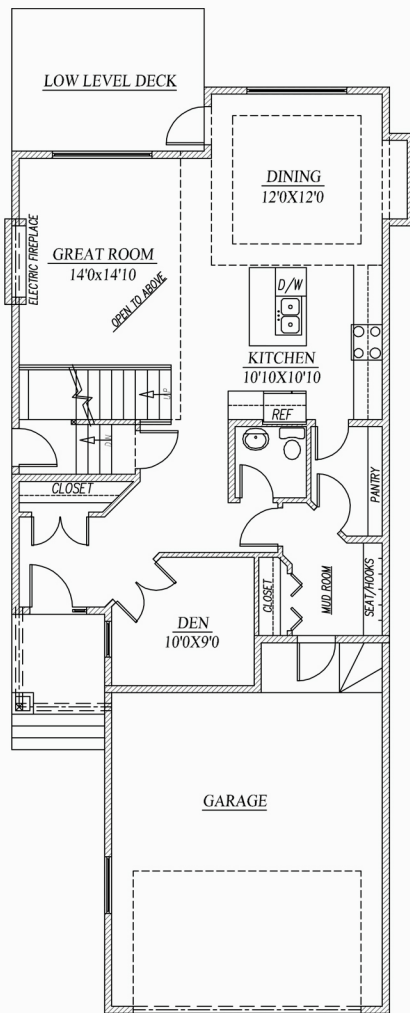

LYONSDALE
HOMES

LYON
2225 SQ. FT.
HOUSE WIDTH - 26'

MAIN FLOOR 1013 SQ.FT.

UPPER FLOOR 1212 SQ.FT.

LYONSDALE
HOMES

LYON
2225 SQ. FT.
HOUSE WIDTH - 26'

MAIN FLOOR 1013 SQ.FT.

UPPER FLOOR 1212 SQ.FT.