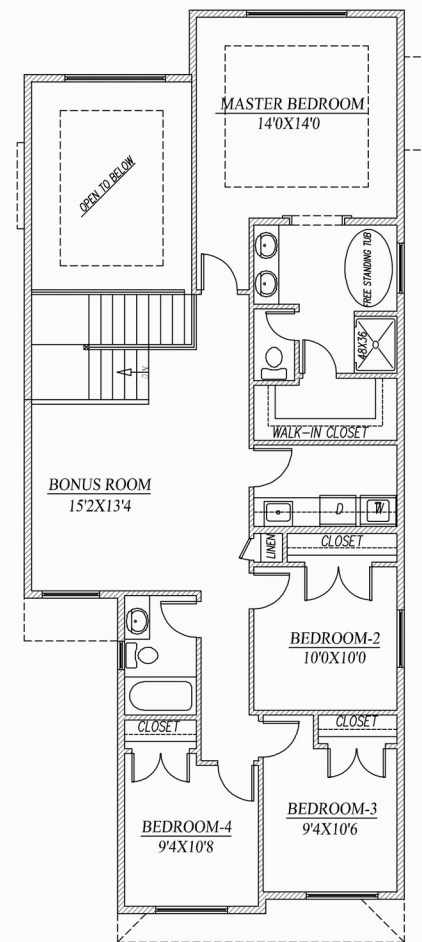

LYONSDALE
HOMES

LYON
2225 SQ. FT.
HOUSE WIDTH - 26'

MAIN FLOOR 1013 SQ.FT.

UPPER FLOOR 1212 SQ.FT.

LYONSDALE
HOMES

LYON
2225 SQ. FT.
HOUSE WIDTH - 26'

MAIN FLOOR 1013 SQ.FT.

UPPER FLOOR 1212 SQ.FT.