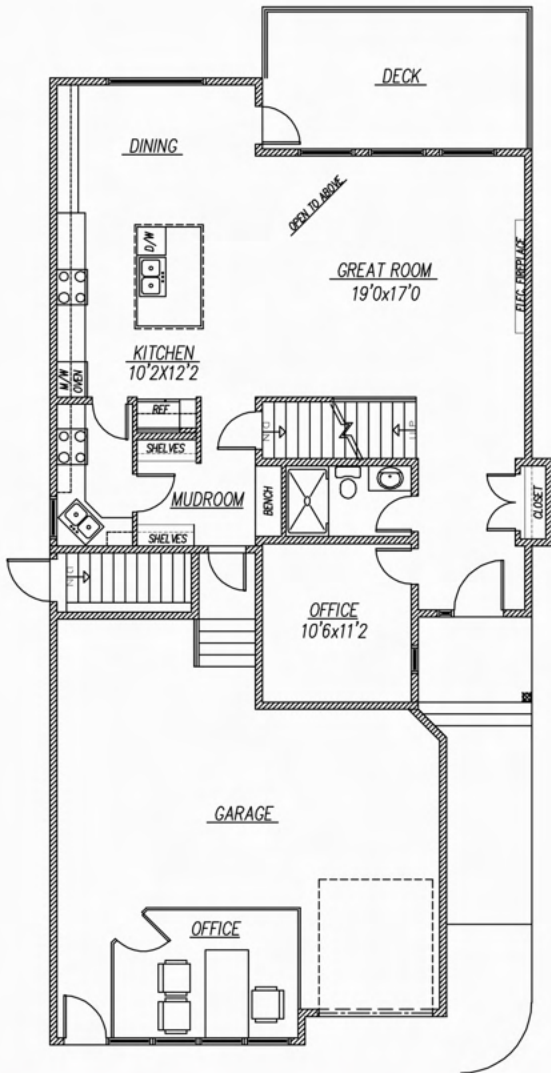

LYONSDALE
HOMES

LONDON

2610 SQ. FT.

HOUSE WIDTH - 34'

MAIN FLOOR 1216 SQ.FT.

UPPER FLOOR 1394 SQ.FT.

LYONSDALE
HOMES

LONDON

2610 SQ. FT.

HOUSE WIDTH - 34'

MAIN FLOOR 1216 SQ.FT.

UPPER FLOOR 1394 SQ.FT.