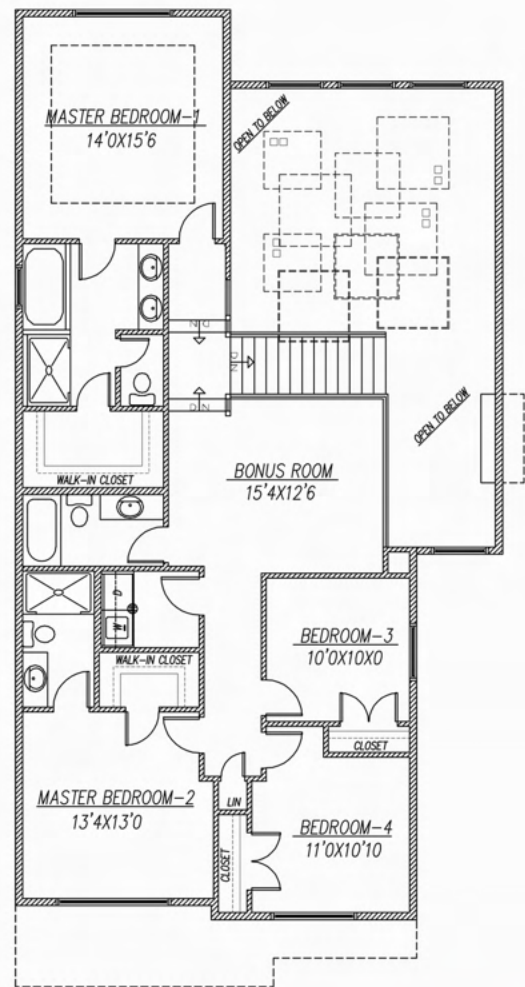

LYONSDALE
HOMES

LONDON

2610 SQ. FT.

HOUSE WIDTH - 34'

MAIN FLOOR 1216 SQ.FT.

UPPER FLOOR 1394 SQ.FT.

LYONSDALE
HOMES

LONDON

2610 SQ. FT.

HOUSE WIDTH - 34'

MAIN FLOOR 1216 SQ.FT.

UPPER FLOOR 1394 SQ.FT.