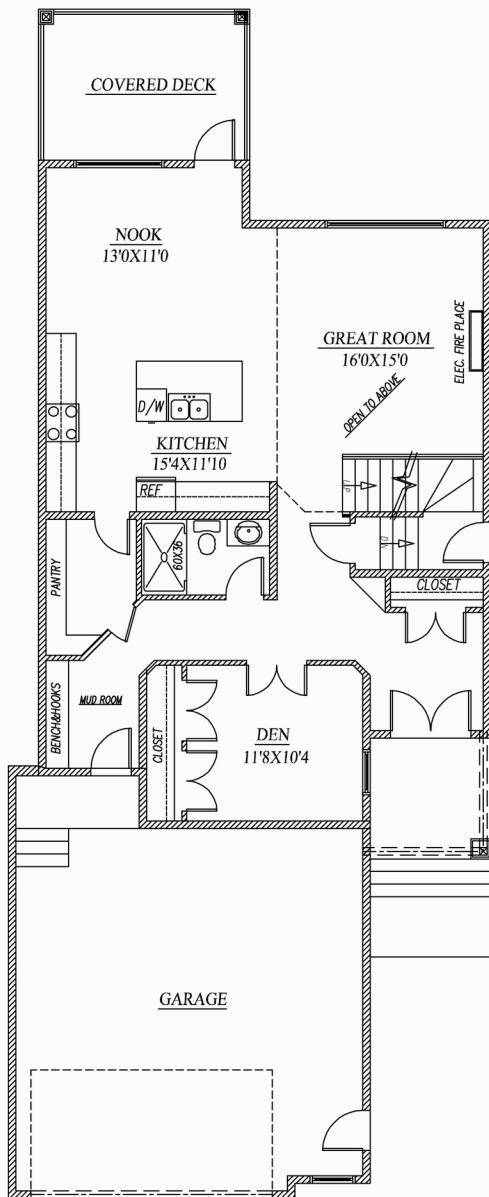

LYONSDALE
HOMES

EMERALD

2552 SQ. FT.

HOUSE WIDTH - 32'

MAIN FLOOR 1195 SQ.FT.

UPPER FLOOR 1357 SQ.FT.

LYONSDALE
HOMES

EMERALD

2552 SQ. FT.

HOUSE WIDTH - 32'

MAIN FLOOR 1195 SQ.FT.

UPPER FLOOR 1357 SQ.FT.