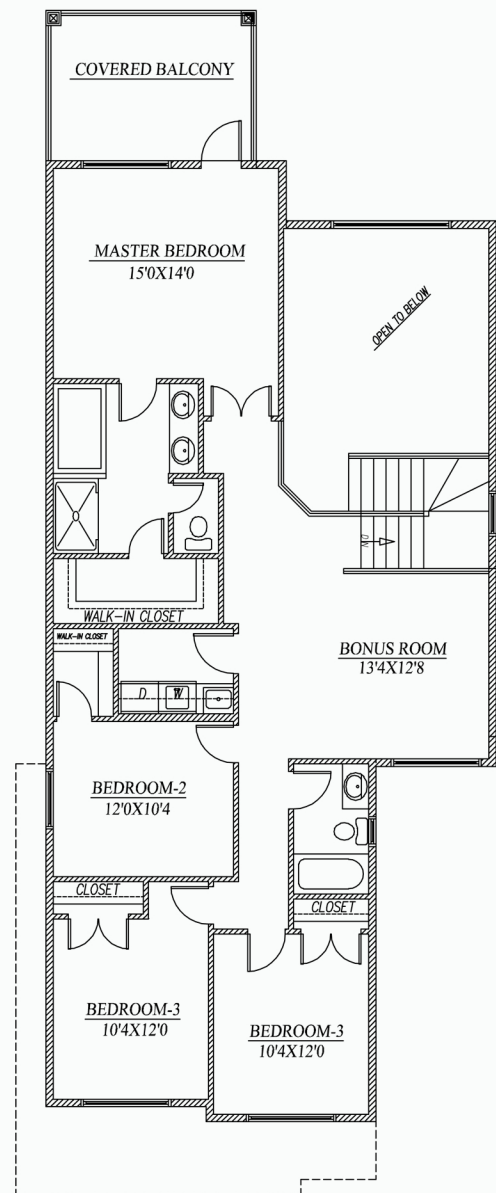

LYONSDALE
HOMES

EMERALD

2552 SQ. FT.

HOUSE WIDTH - 32'

MAIN FLOOR 1195 SQ.FT.

UPPER FLOOR 1357 SQ.FT.

LYONSDALE
HOMES

EMERALD

2552 SQ. FT.

HOUSE WIDTH - 32'

MAIN FLOOR 1195 SQ.FT.

UPPER FLOOR 1357 SQ.FT.