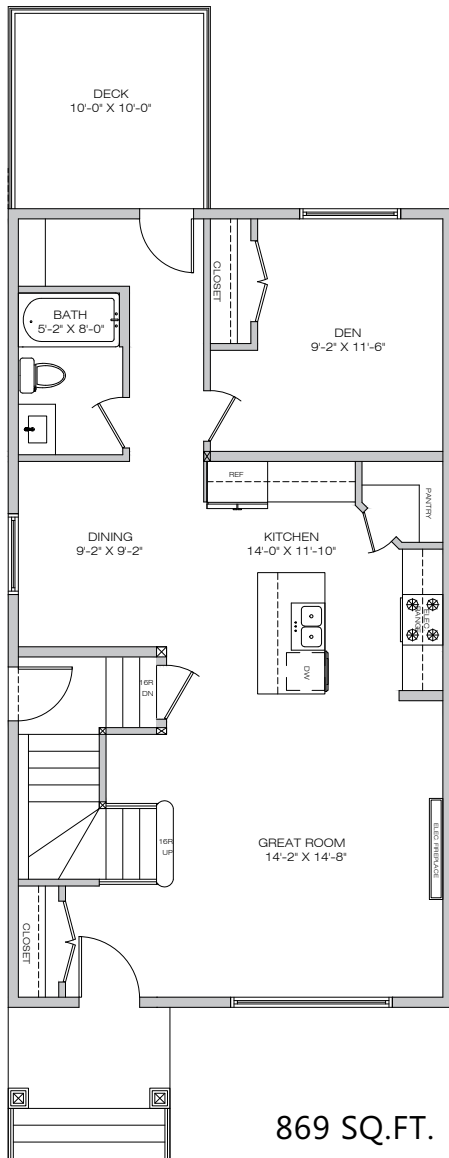

LYONSDALE
HOMES

CANNES

1690sq.ft.
House Width - 22'

LYONSDALE
HOMES

CANNES

1690sq.ft.
House Width - 22'

869 SQ.FT.
MAIN FLOOR

821 SQ.FT.
SECOND FLOOR