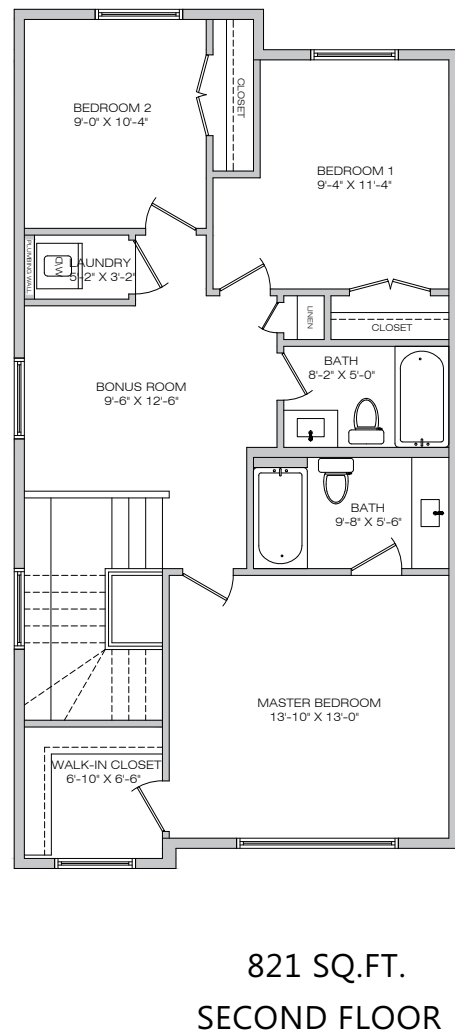

LYONSDALE
HOMES

CANNES

1690sq.ft.
House Width - 22'

LYONSDALE
HOMES

CANNES

1690sq.ft.
House Width - 22'

869 SQ.FT.
MAIN FLOOR

821 SQ.FT.
SECOND FLOOR